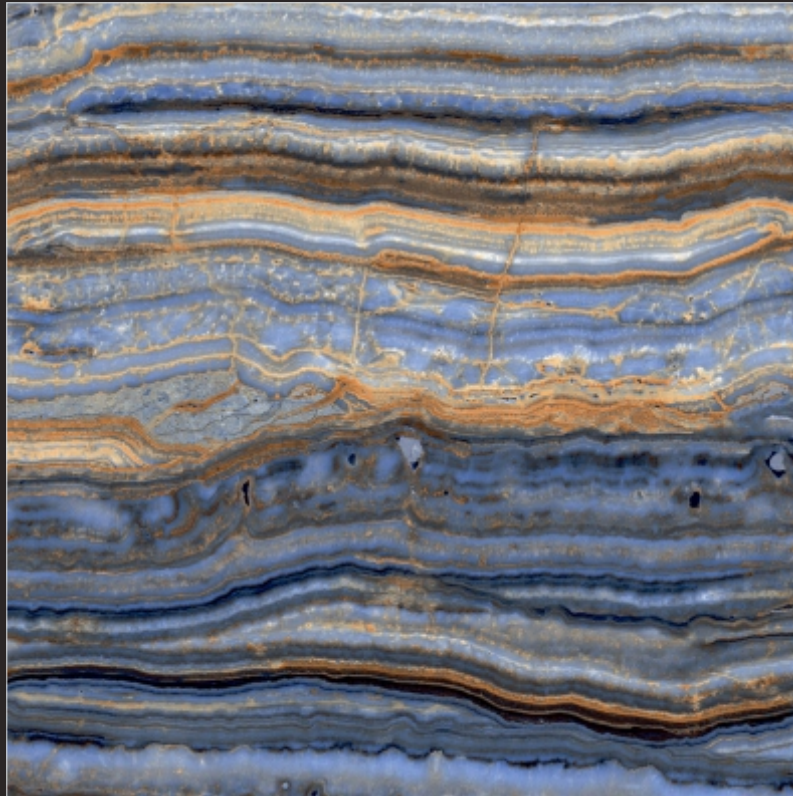

600x
600_{mm}

DIGITAL GLAZED
VITRIFIED TILES

HI-GLOSS
SERIES

P
G
V
T