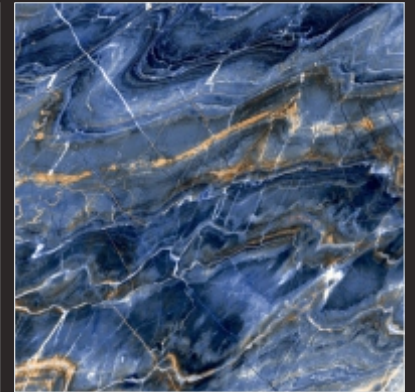

HG 10032

600x  
600<sub>mm</sub>

DIGITAL GLAZED  
VITRIFIED TILES

HI-GLOSS  
SERIES

P  
G  
V  
T

HG 10033

600x  
600<sub>mm</sub>

DIGITAL GLAZED  
VITRIFIED TILES