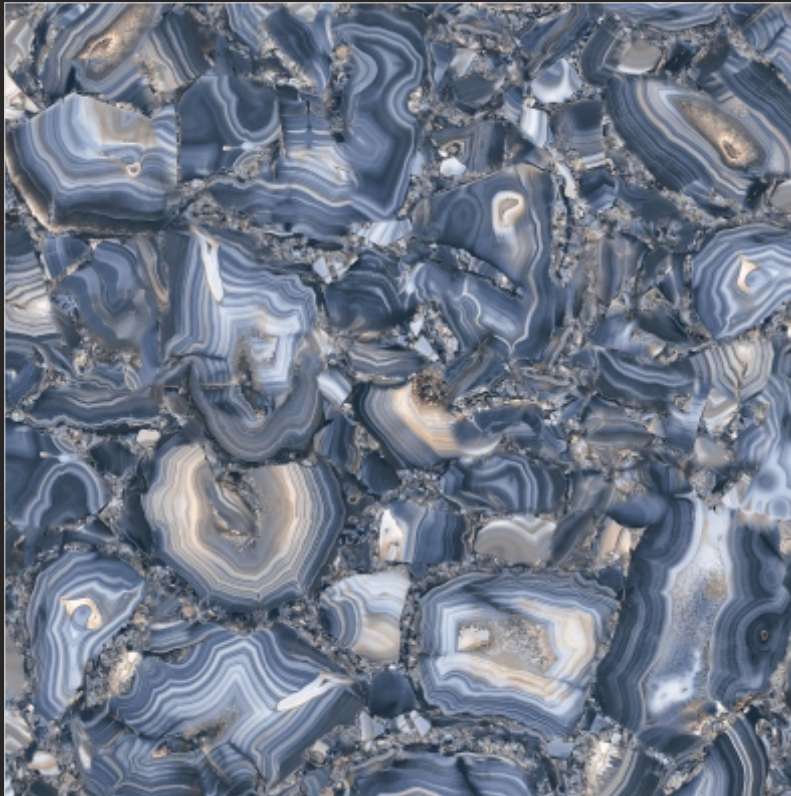

P  
G  
V  
T

HG 10012

600x  
600 mm

DIGITAL GLAZED  
VITRIFIED TILES

HI-GLOSS  
SERIES

P  
G  
V  
T

HG 10013

600x  
600<sub>mm</sub>