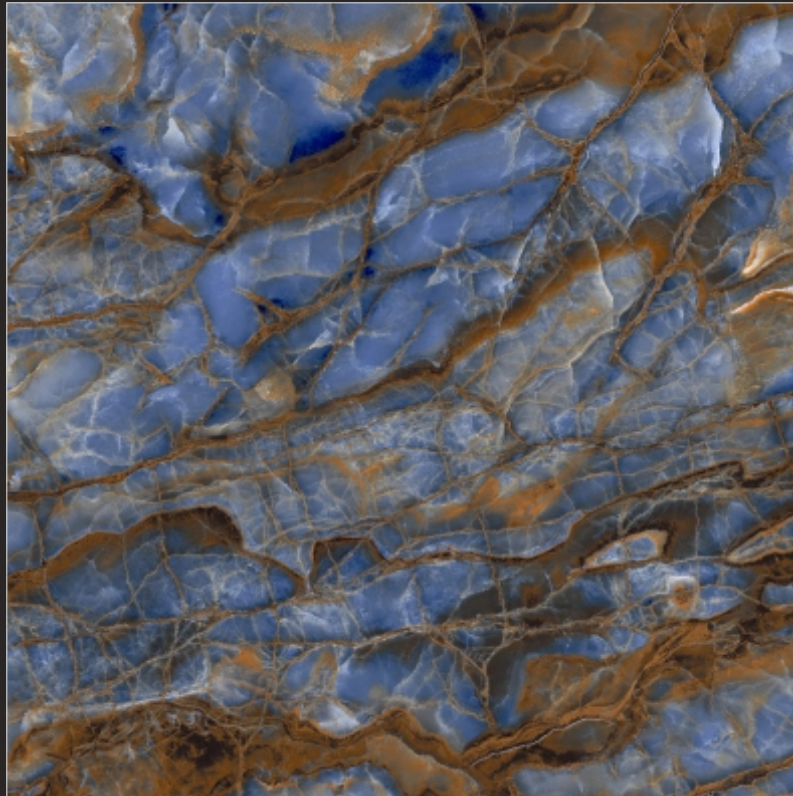

600x
600_{mm}

DIGITAL GLAZED
VITRIFIED TILES

HI-GLOSS
SERIES

P
G
V
T