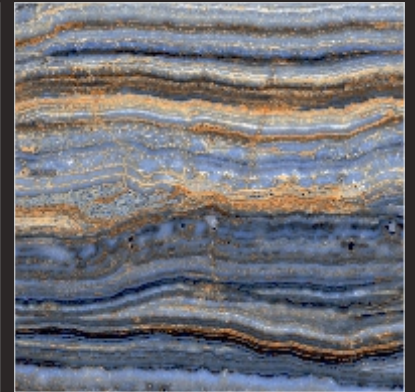

600x
600_{mm}

DIGITAL GLAZED
VITRIFIED TILES

HI-GLOSS
SERIES

P
G
V
T