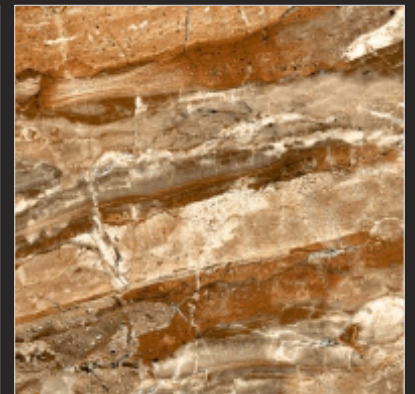

600x
600_{mm}

DIGITAL GLAZED
VITRIFIED TILES

HI-GLOSS
SERIES

P
G
V
T