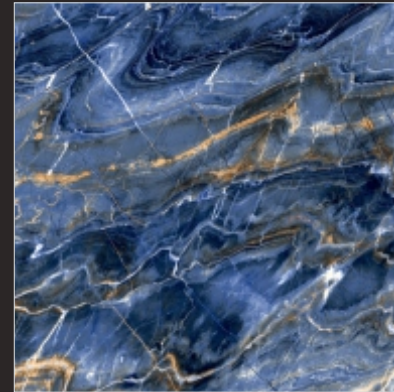

HG 10032

600x  
600<sub>mm</sub>

DIGITAL GLAZED  
VITRIFIED TILES

HI-GLOSS  
SERIES

P  
G  
V  
T

HG 10033

600x  
600<sub>mm</sub>

DIGITAL GLAZED  
VITRIFIED TILES