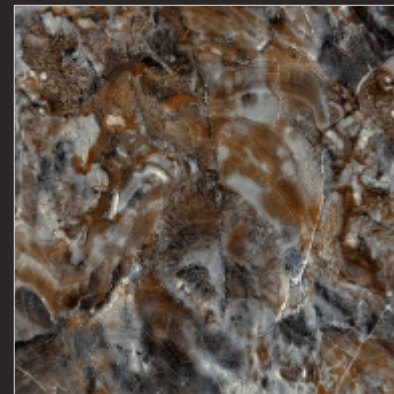

P  
G  
V  
T

HG 10029

600x  
600<sub>mm</sub>

DIGITAL GLAZED  
VITRIFIED TILES

HI-GLOSS  
SERIES

P  
G  
V  
T

HG 10030

600x  
600<sub>mm</sub>