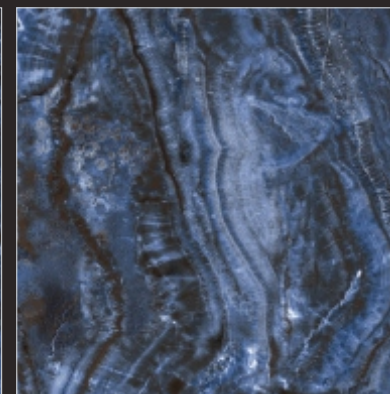

600x
600_{mm}

DIGITAL GLAZED
VITRIFIED TILES

HI-GLOSS
SERIES

P
G
V
T