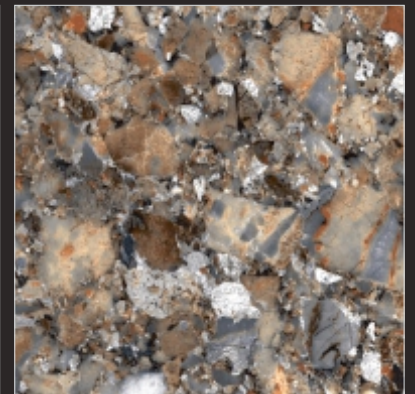

600x
600_{mm}

DIGITAL GLAZED
VITRIFIED TILES

HI-GLOSS
SERIES

P
G
V
T