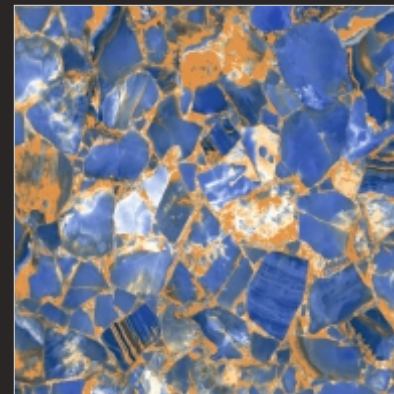

HI-GLOSS  
SERIES

P  
G  
V  
T

HG 10034

600x  
600<sub>mm</sub>

DIGITAL GLAZED  
VITRIFIED TILES

HI-GLOSS  
SERIES

P  
G  
V  
T

HG 10035