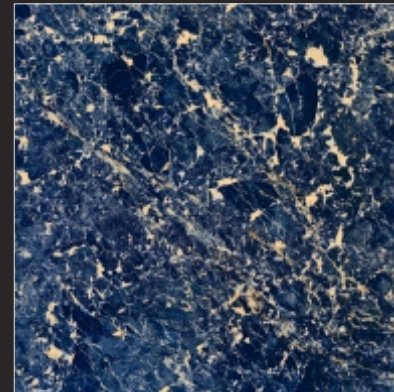

HI-GLOSS  
SERIES

P  
G  
V  
T

HG 10042

600x  
600<sub>mm</sub>

DIGITAL GLAZED  
VITRIFIED TILES

HI-GLOSS  
SERIES

P  
G  
V  
T

HG 10043