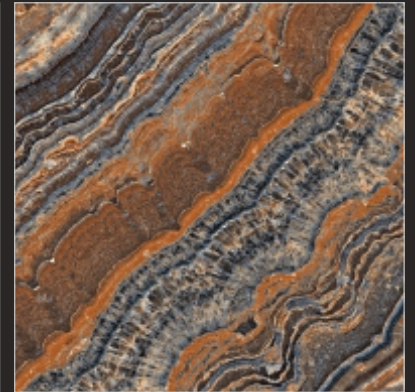

P  
G  
V  
T

HG 10021

600x  
600<sub>mm</sub>

DIGITAL GLAZED  
VITRIFIED TILES

HI-GLOSS  
SERIES

P  
G  
V  
T

HG 10022

600x  
600<sub>mm</sub>