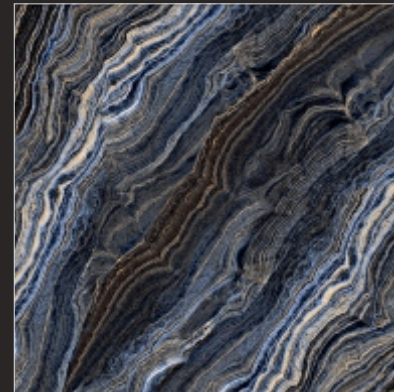

HG 10024

600x  
600<sub>mm</sub>

DIGITAL GLAZED  
VITRIFIED TILES

HI-GLOSS  
SERIES

P  
G  
V  
T

HG 10025

600x  
600<sub>mm</sub>

DIGITAL GLAZED  
VITRIFIED TILES