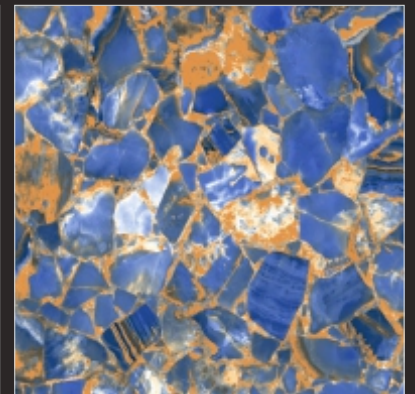

HI-GLOSS  
SERIES

P  
G  
V  
T

HG 10034

600x  
600<sub>mm</sub>

DIGITAL GLAZED  
VITRIFIED TILES

HI-GLOSS  
SERIES

P  
G  
V  
T

HG 10035