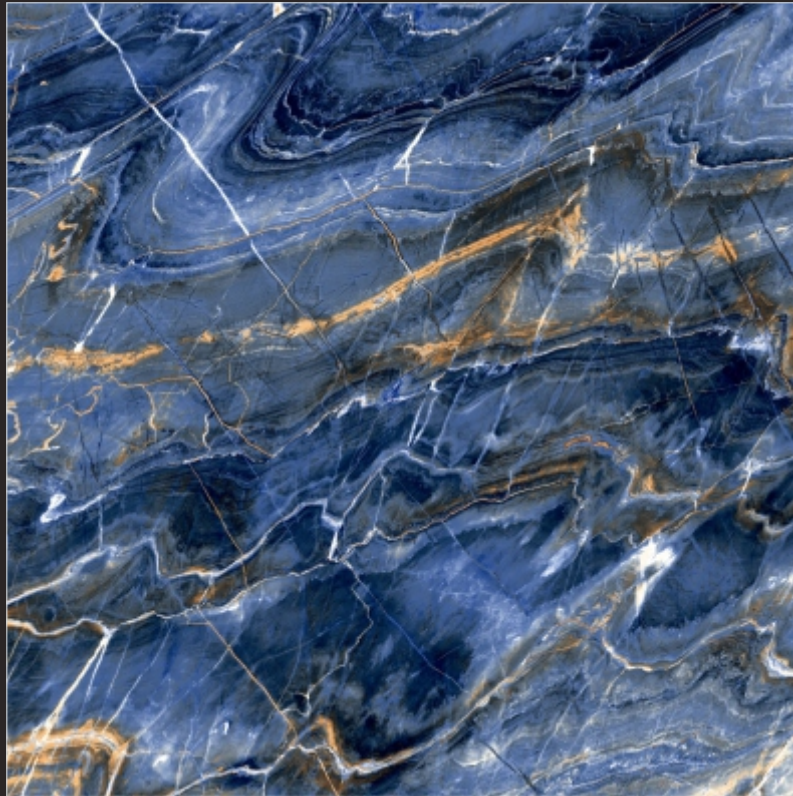

HG 10032

600x  
600<sub>mm</sub>

DIGITAL GLAZED  
VITRIFIED TILES

HI-GLOSS  
SERIES

P  
G  
V  
T

HG 10033

600x  
600<sub>mm</sub>

DIGITAL GLAZED  
VITRIFIED TILES