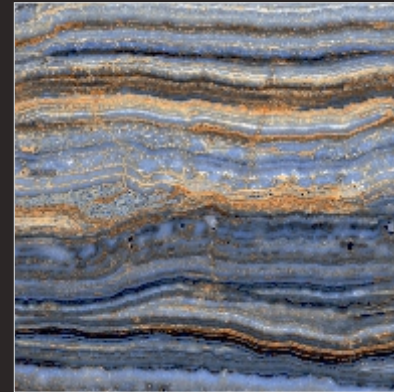

600x
600_{mm}

DIGITAL GLAZED
VITRIFIED TILES

HI-GLOSS
SERIES

P
G
V
T