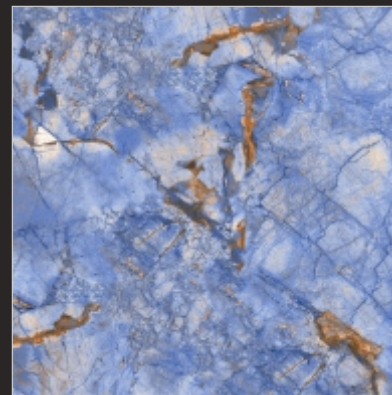

DIGITAL GLAZED  
VITRIFIED TILES

HI-GLOSS  
SERIES

P  
G  
V  
T

HG 10055

600x  
600<sub>mm</sub>

DIGITAL GLAZED  
VITRIFIED TILES

HI-GLOSS  
SERIES

P  
G  
V  
T