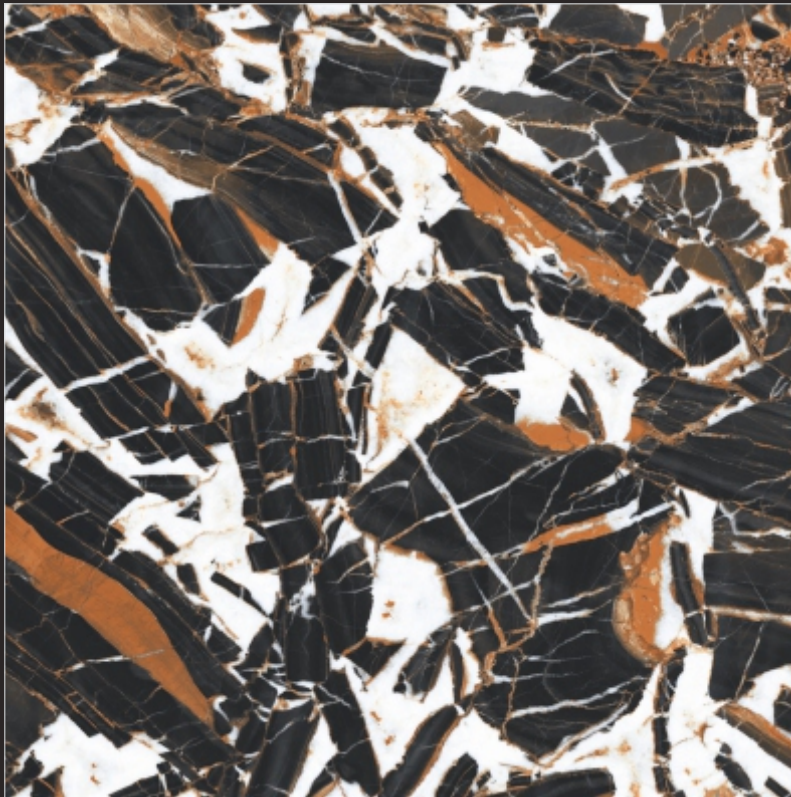

600x
600_{mm}

DIGITAL GLAZED
VITRIFIED TILES

HI-GLOSS
SERIES

P
G
V
T