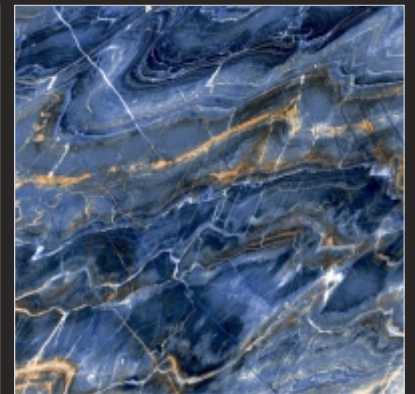

HG 10032

600x  
600<sub>mm</sub>

DIGITAL GLAZED  
VITRIFIED TILES

HI-GLOSS  
SERIES

P  
G  
V  
T

HG 10033

600x  
600<sub>mm</sub>

DIGITAL GLAZED  
VITRIFIED TILES