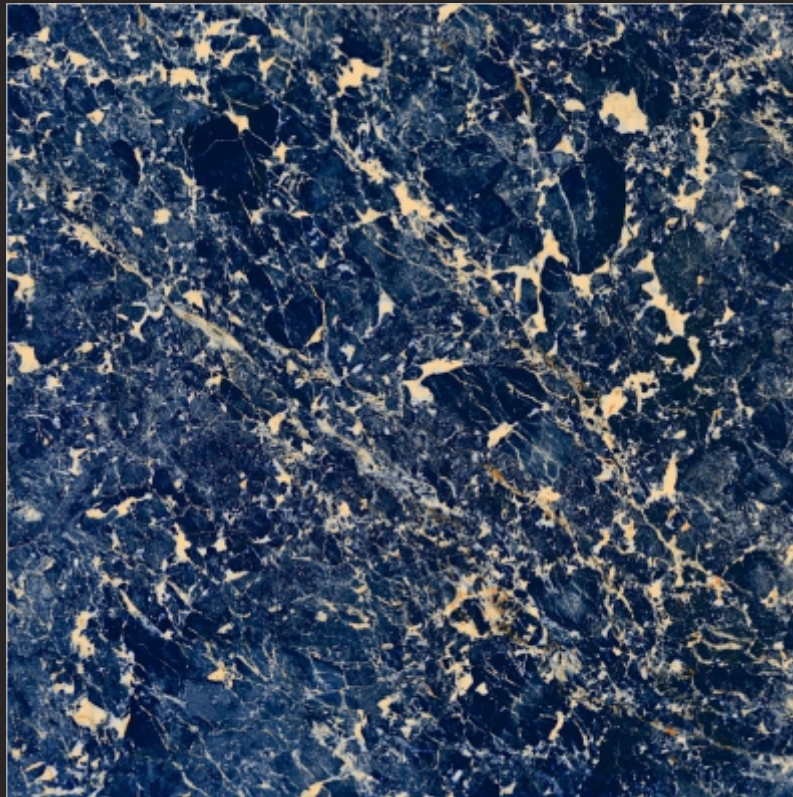

HI-GLOSS  
SERIES

P  
G  
V  
T

HG 10042

600x  
600<sub>mm</sub>

DIGITAL GLAZED  
VITRIFIED TILES

HI-GLOSS  
SERIES

P  
G  
V  
T

HG 10043