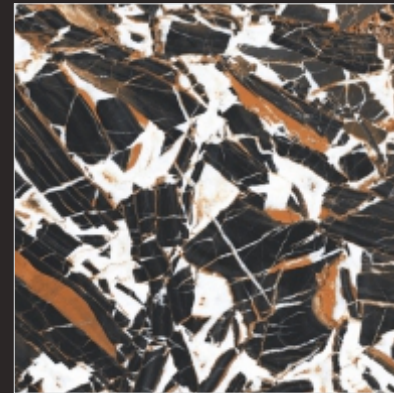

600x
600_{mm}

DIGITAL GLAZED
VITRIFIED TILES

HI-GLOSS
SERIES

P
G
V
T