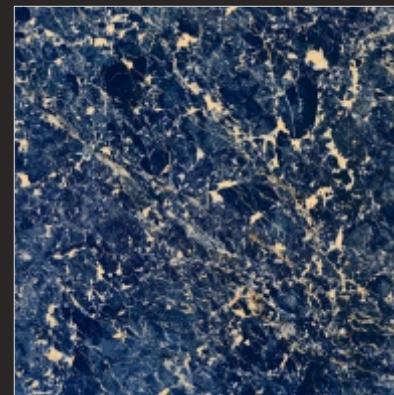

HI-GLOSS  
SERIES

P  
G  
V  
T

HG 10042

600x  
600<sub>mm</sub>

DIGITAL GLAZED  
VITRIFIED TILES

HI-GLOSS  
SERIES

P  
G  
V  
T

HG 10043