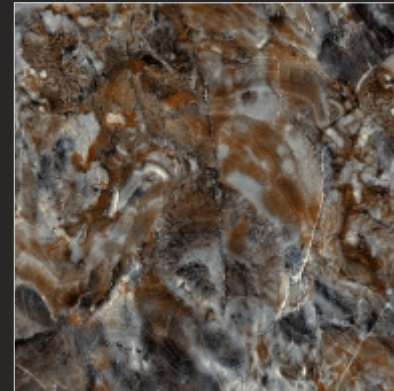

P  
G  
V  
T

HG 10029

600x  
600<sub>mm</sub>

DIGITAL GLAZED  
VITRIFIED TILES

HI-GLOSS  
SERIES

P  
G  
V  
T

HG 10030

600x  
600<sub>mm</sub>