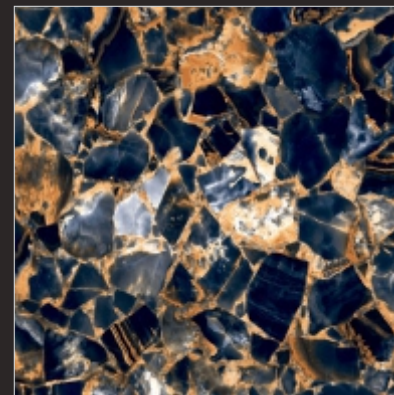

600x
600_{mm}

DIGITAL GLAZED
VITRIFIED TILES

HI-GLOSS
SERIES

P
G
V
T