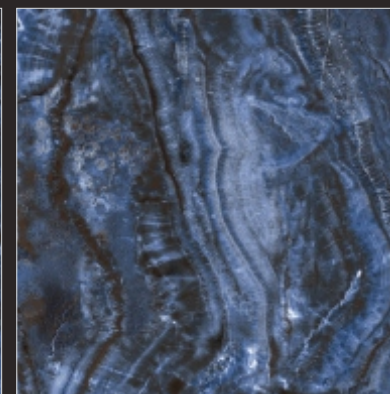

600x
600_{mm}

DIGITAL GLAZED
VITRIFIED TILES

HI-GLOSS
SERIES

P
G
V
T