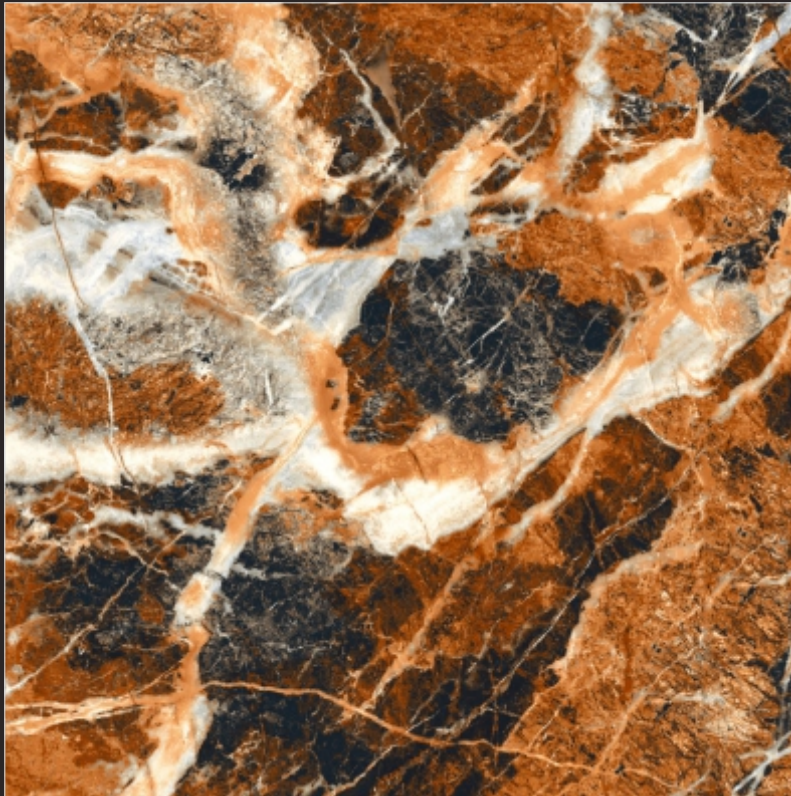

DIGITAL GLAZED  
VITRIFIED TILES

HI-GLOSS  
SERIES

P  
G  
V  
T

HG 10038

600x  
600<sub>mm</sub>

DIGITAL GLAZED  
VITRIFIED TILES

HI-GLOSS  
SERIES

P  
G  
V  
T