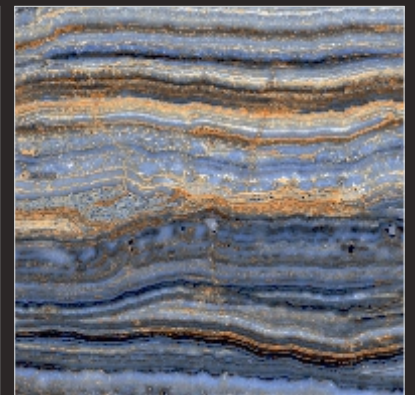

600x
600_{mm}

DIGITAL GLAZED
VITRIFIED TILES

HI-GLOSS
SERIES

P
G
V
T