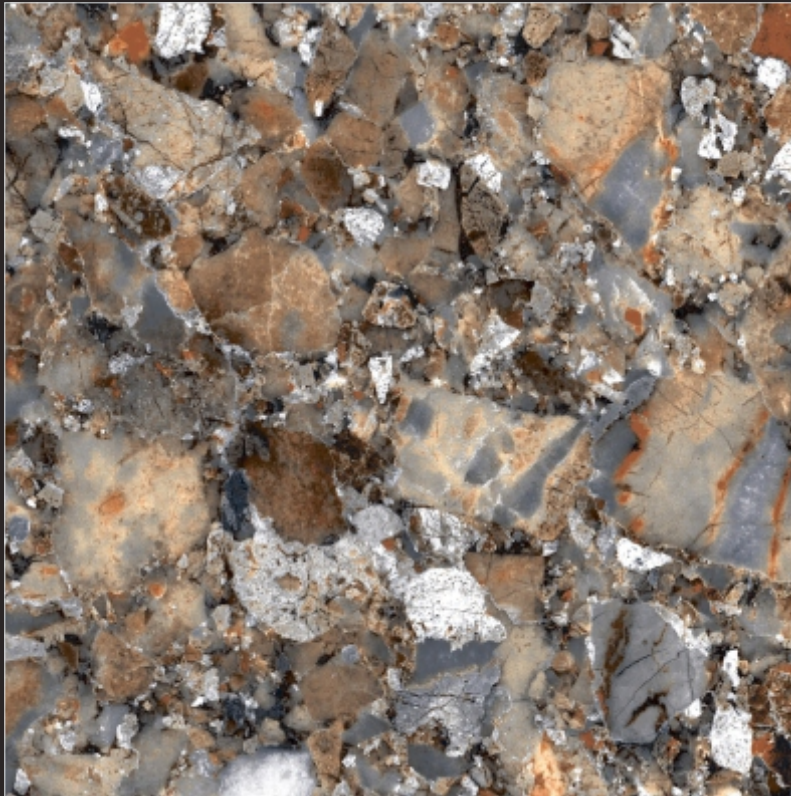

600x
600_{mm}

DIGITAL GLAZED
VITRIFIED TILES

HI-GLOSS
SERIES

P
G
V
T