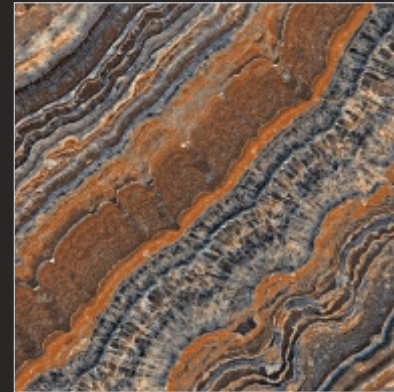

P  
G  
V  
T

HG 10021

600x  
600<sub>mm</sub>

DIGITAL GLAZED  
VITRIFIED TILES

HI-GLOSS  
SERIES

P  
G  
V  
T

HG 10022

600x  
600<sub>mm</sub>