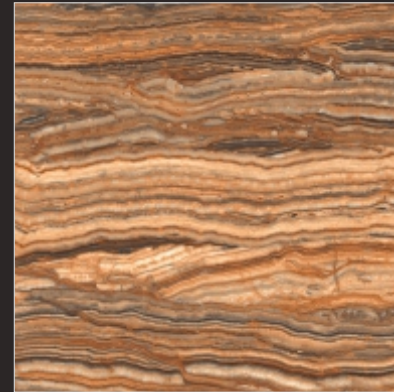

600x
600_{mm}

DIGITAL GLAZED
VITRIFIED TILES

HI-GLOSS
SERIES

P
G
V
T