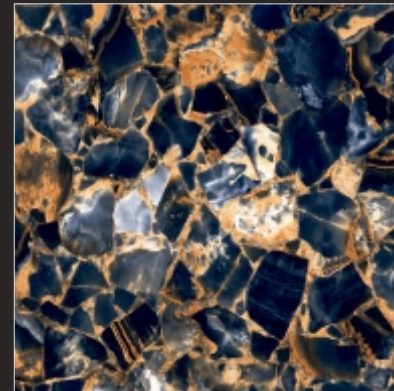

600x
600_{mm}

DIGITAL GLAZED
VITRIFIED TILES

HI-GLOSS
SERIES

P
G
V
T