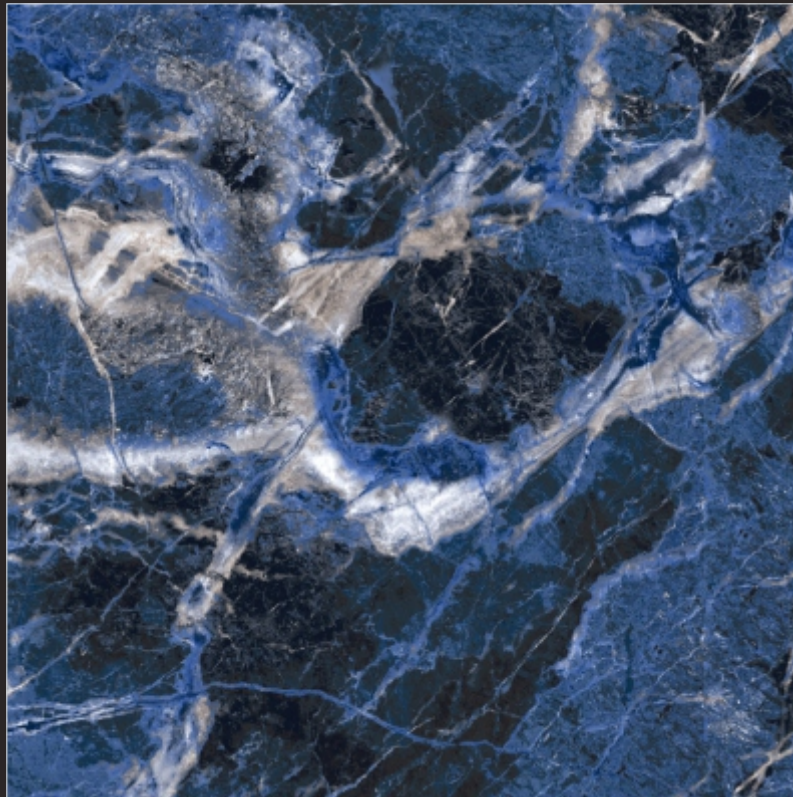

P  
G  
V  
T

HG 10037

600x  
600<sub>mm</sub>

DIGITAL GLAZED  
VITRIFIED TILES

HI-GLOSS  
SERIES

P  
G  
V  
T

HG 10039

600x  
600<sub>mm</sub>