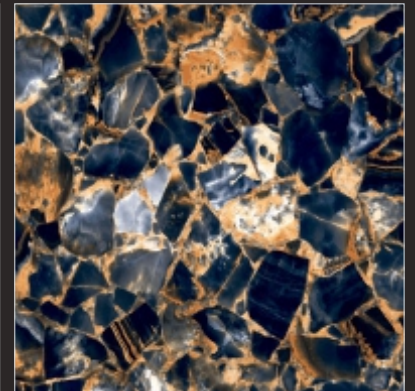

600x
600_{mm}

DIGITAL GLAZED
VITRIFIED TILES

HI-GLOSS
SERIES

P
G
V
T