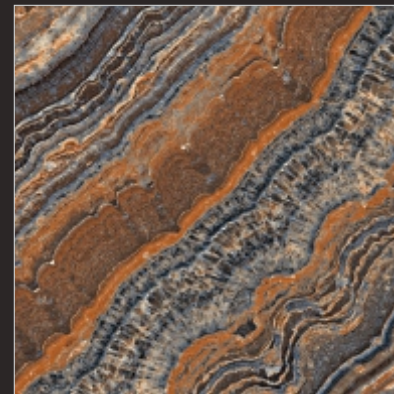

P  
G  
V  
T

HG 10021

600x  
600<sub>mm</sub>

DIGITAL GLAZED  
VITRIFIED TILES

HI-GLOSS  
SERIES

P  
G  
V  
T

HG 10022

600x  
600<sub>mm</sub>