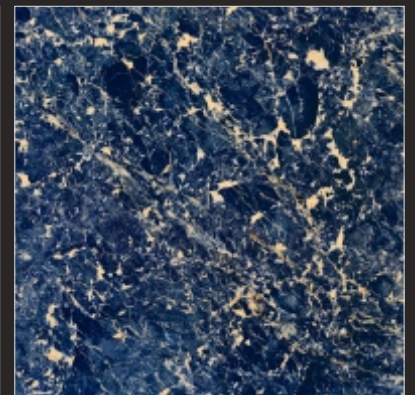

HI-GLOSS  
SERIES

P  
G  
V  
T

HG 10042

600x  
600<sub>mm</sub>

DIGITAL GLAZED  
VITRIFIED TILES

HI-GLOSS  
SERIES

P  
G  
V  
T

HG 10043