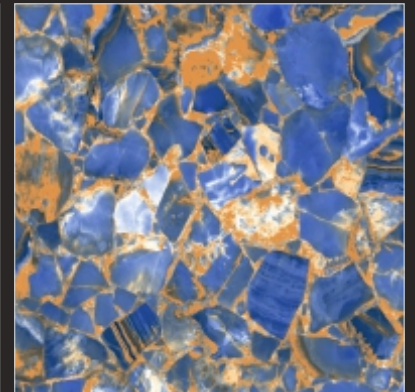

HI-GLOSS  
SERIES

P  
G  
V  
T

HG 10034

600x  
600<sub>mm</sub>

DIGITAL GLAZED  
VITRIFIED TILES

HI-GLOSS  
SERIES

P  
G  
V  
T

HG 10035