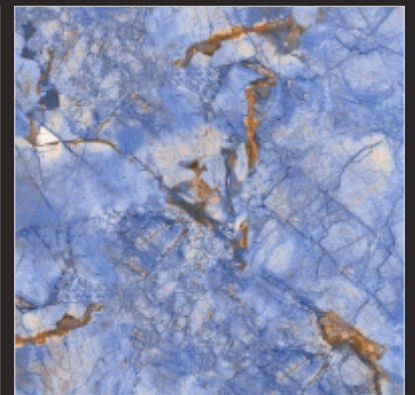

DIGITAL GLAZED  
VITRIFIED TILES

HI-GLOSS  
SERIES

P  
G  
V  
T

HG 10055

600x  
600<sub>mm</sub>

DIGITAL GLAZED  
VITRIFIED TILES

HI-GLOSS  
SERIES

P  
G  
V  
T