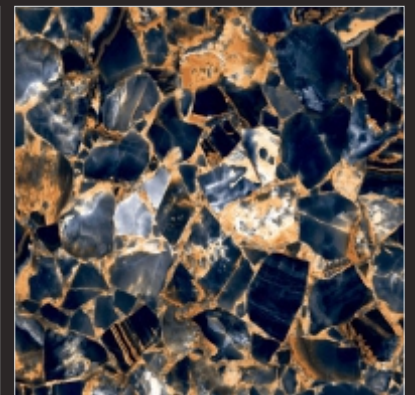

600x
600_{mm}

DIGITAL GLAZED
VITRIFIED TILES

HI-GLOSS
SERIES

P
G
V
T