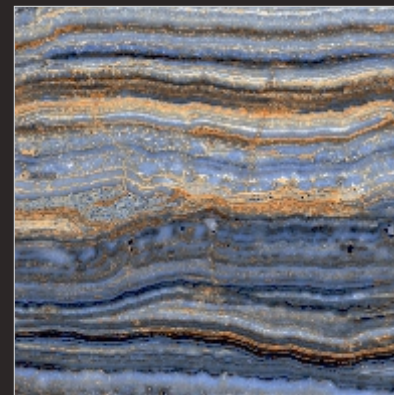

600x
600_{mm}

DIGITAL GLAZED
VITRIFIED TILES

HI-GLOSS
SERIES

P
G
V
T