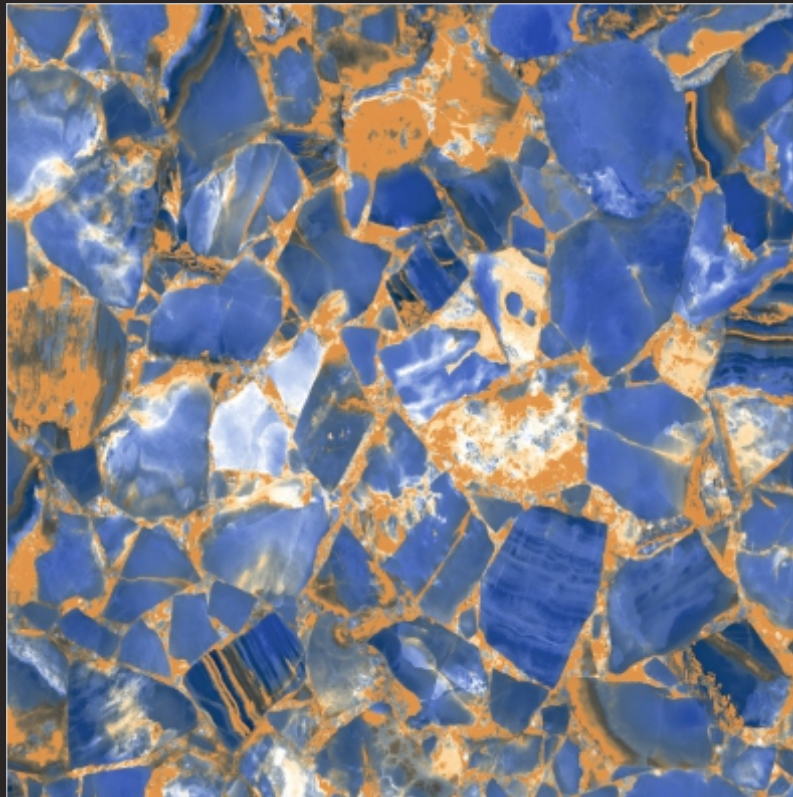

HI-GLOSS  
SERIES

P  
G  
V  
T

HG 10034

600x  
600<sub>mm</sub>

DIGITAL GLAZED  
VITRIFIED TILES

HI-GLOSS  
SERIES

P  
G  
V  
T

HG 10035