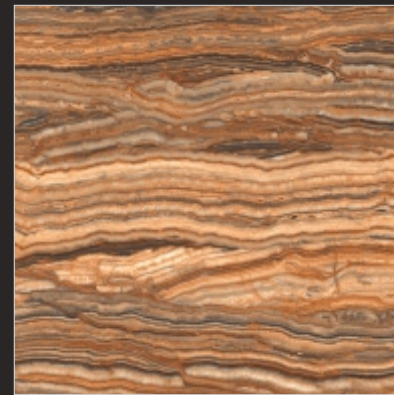

600x
600_{mm}

DIGITAL GLAZED
VITRIFIED TILES

HI-GLOSS
SERIES

P
G
V
T