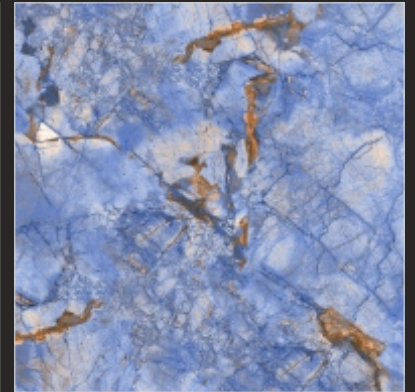

DIGITAL GLAZED  
VITRIFIED TILES

HI-GLOSS  
SERIES

P  
G  
V  
T

HG 10055

600x  
600<sub>mm</sub>

DIGITAL GLAZED  
VITRIFIED TILES

HI-GLOSS  
SERIES

P  
G  
V  
T