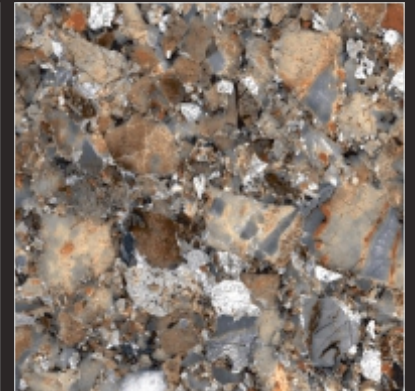

600x
600_{mm}

DIGITAL GLAZED
VITRIFIED TILES

HI-GLOSS
SERIES

P
G
V
T