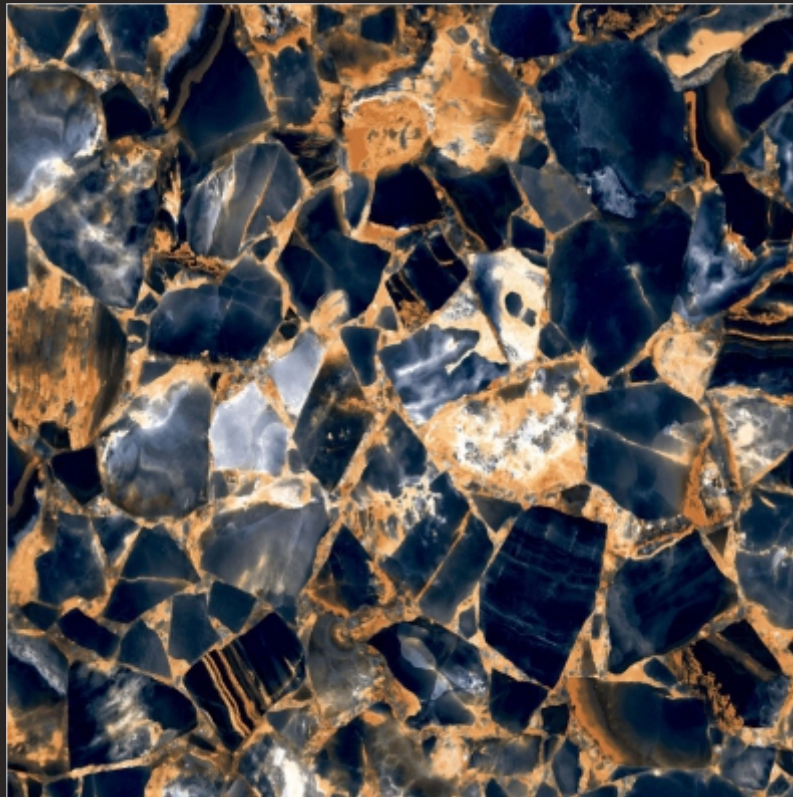

600x
600_{mm}

DIGITAL GLAZED
VITRIFIED TILES

HI-GLOSS
SERIES

P
G
V
T