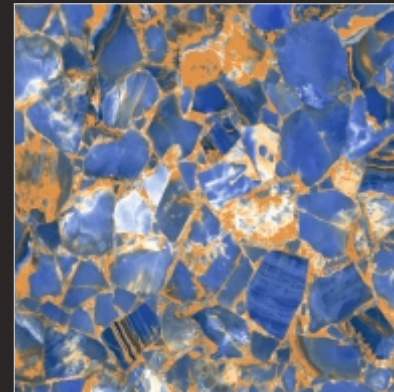

HI-GLOSS  
SERIES

P  
G  
V  
T

HG 10034

600x  
600<sub>mm</sub>

DIGITAL GLAZED  
VITRIFIED TILES

HI-GLOSS  
SERIES

P  
G  
V  
T

HG 10035