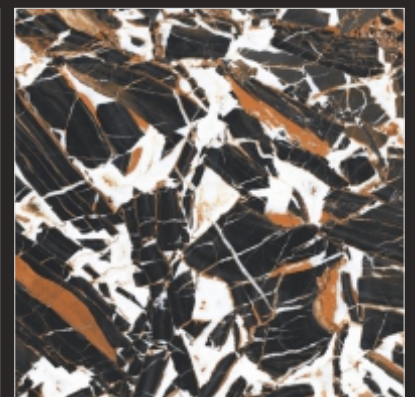

600x
600_{mm}

DIGITAL GLAZED
VITRIFIED TILES

HI-GLOSS
SERIES

P
G
V
T