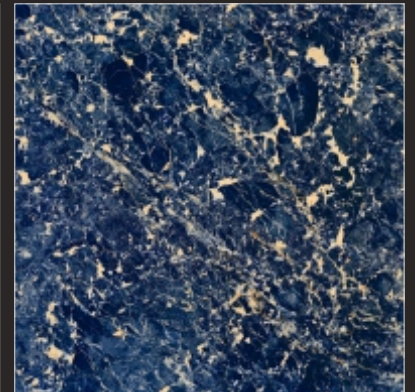

HI-GLOSS  
SERIES

P  
G  
V  
T

HG 10042

600x  
600<sub>mm</sub>

DIGITAL GLAZED  
VITRIFIED TILES

HI-GLOSS  
SERIES

P  
G  
V  
T

HG 10043